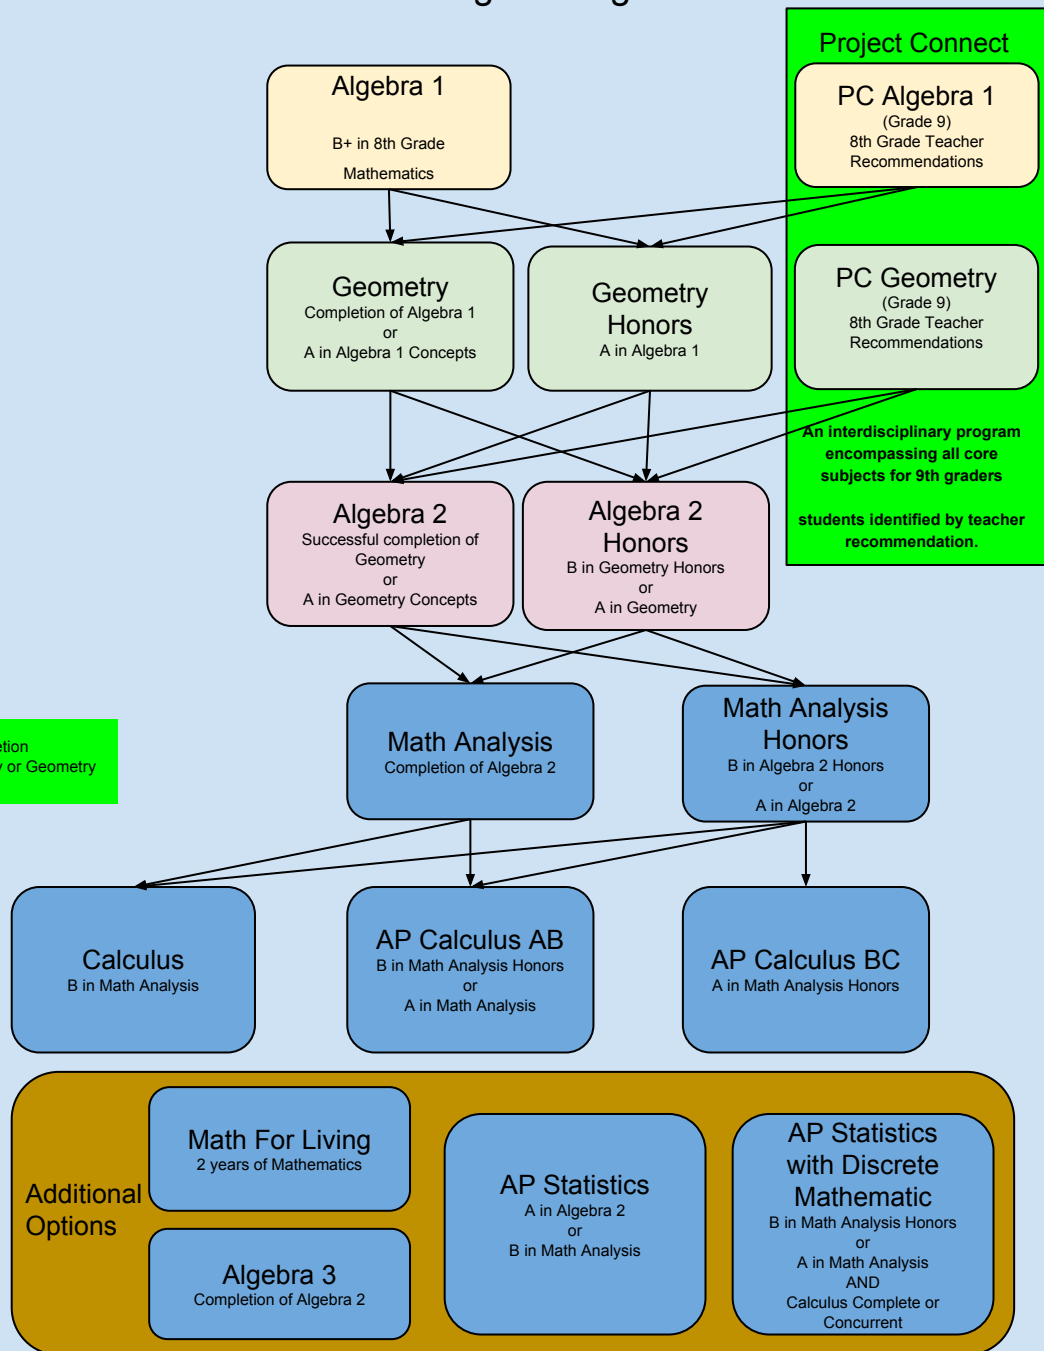

## Columbia Middle School

## Governor Livingston High School

### Mathematics Progression of Courses

- Criteria listed below each course name
- In Addition to the criteria a teacher recommendation is required for each course.
- All students entering GL are required to complete Algebra 1, Geometry and a third year that builds on these courses.