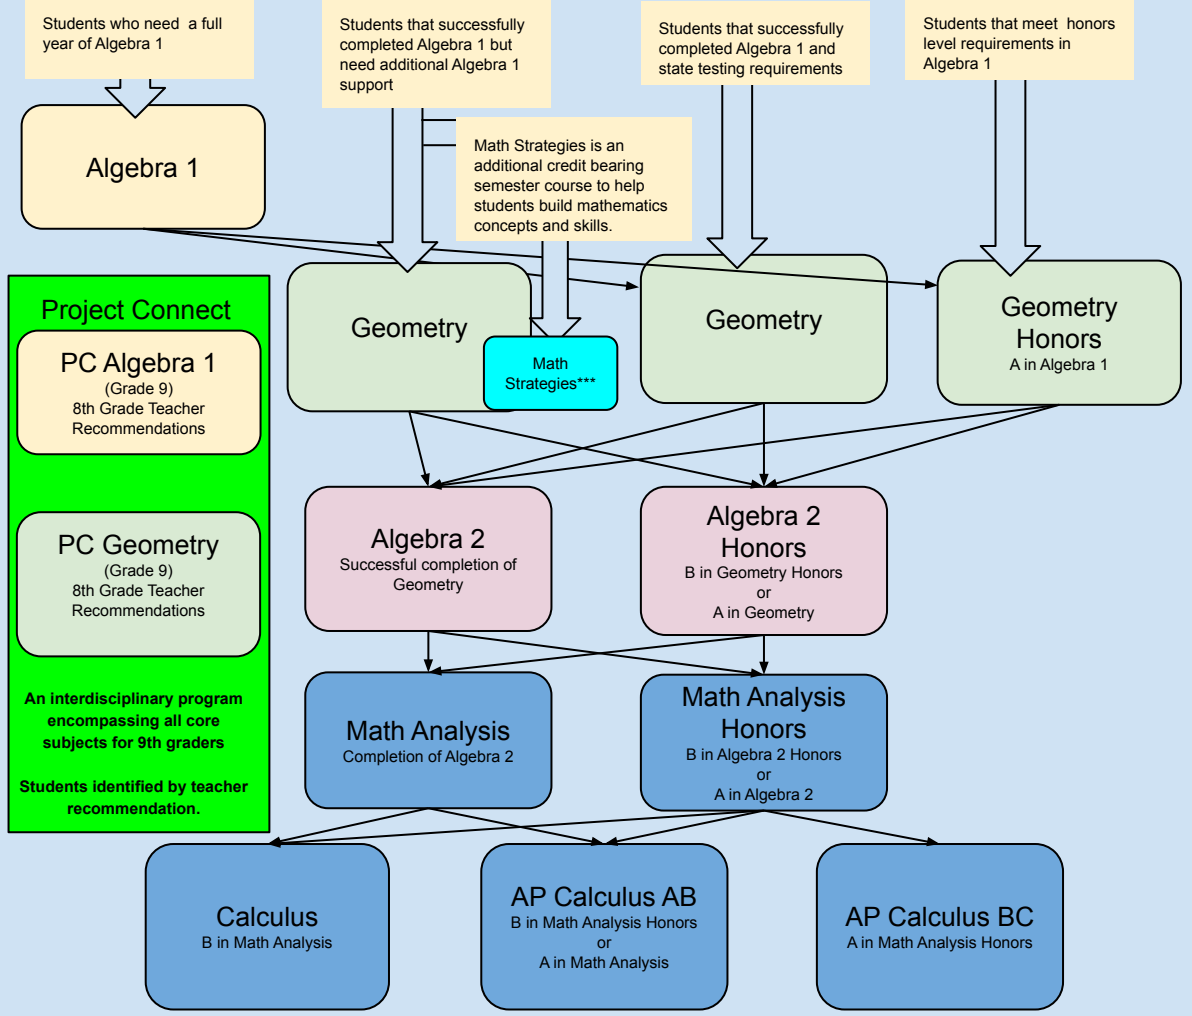

## Columbia Middle School

## Governor Livingston High School

## Mathematics Progression of Courses

- Criteria listed below each course name
- In addition to the criteria a teacher recommendation is required for each course.
- All students entering GL are required to complete Algebra 1, Geometry and a third year that builds on these courses to meet state graduation requirements