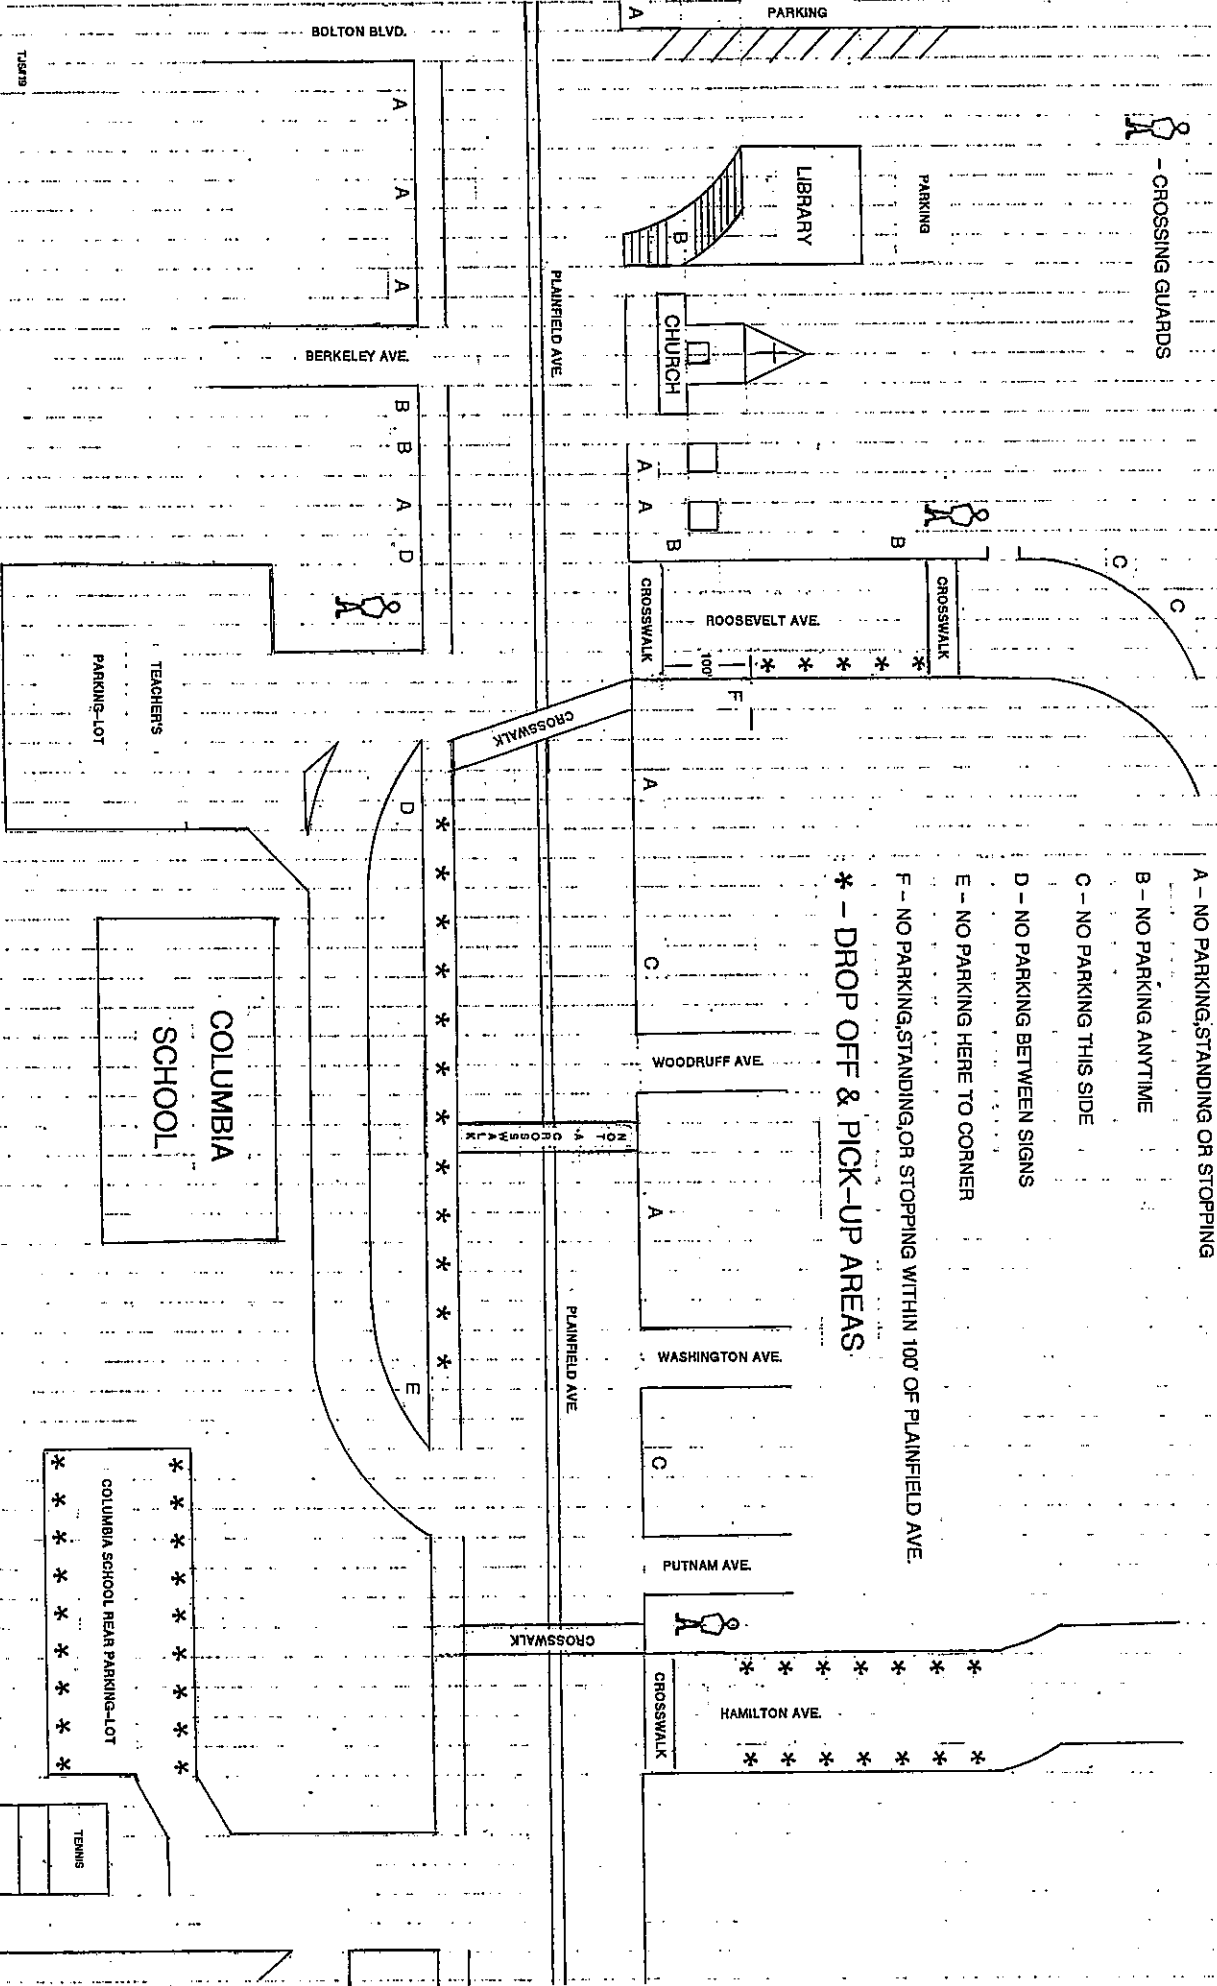

-ALL NOT TO SCALE-

# BERKELEY HEIGHTS POLICE DEPARTMENT - 2012

- CROSSING GUARDS

A - NO PARKING, STANDING OR STOPPING

B - NO PARKING ANYTIME

C - NO PARKING THIS SIDE

D - NO PARKING BETWEEN SIGNS

E - NO PARKING HERE TO CORNER

F - NO PARKING, STANDING, OR STOPPING WITHIN 100' OF PLAINFIELD AVE.

\* - DROP OFF & PICK-UP AREAS

COLUMBIA SCHOOL NEAR PARKING-LOT

\* \* \* \* \*

TELEPHONE
COUNTS