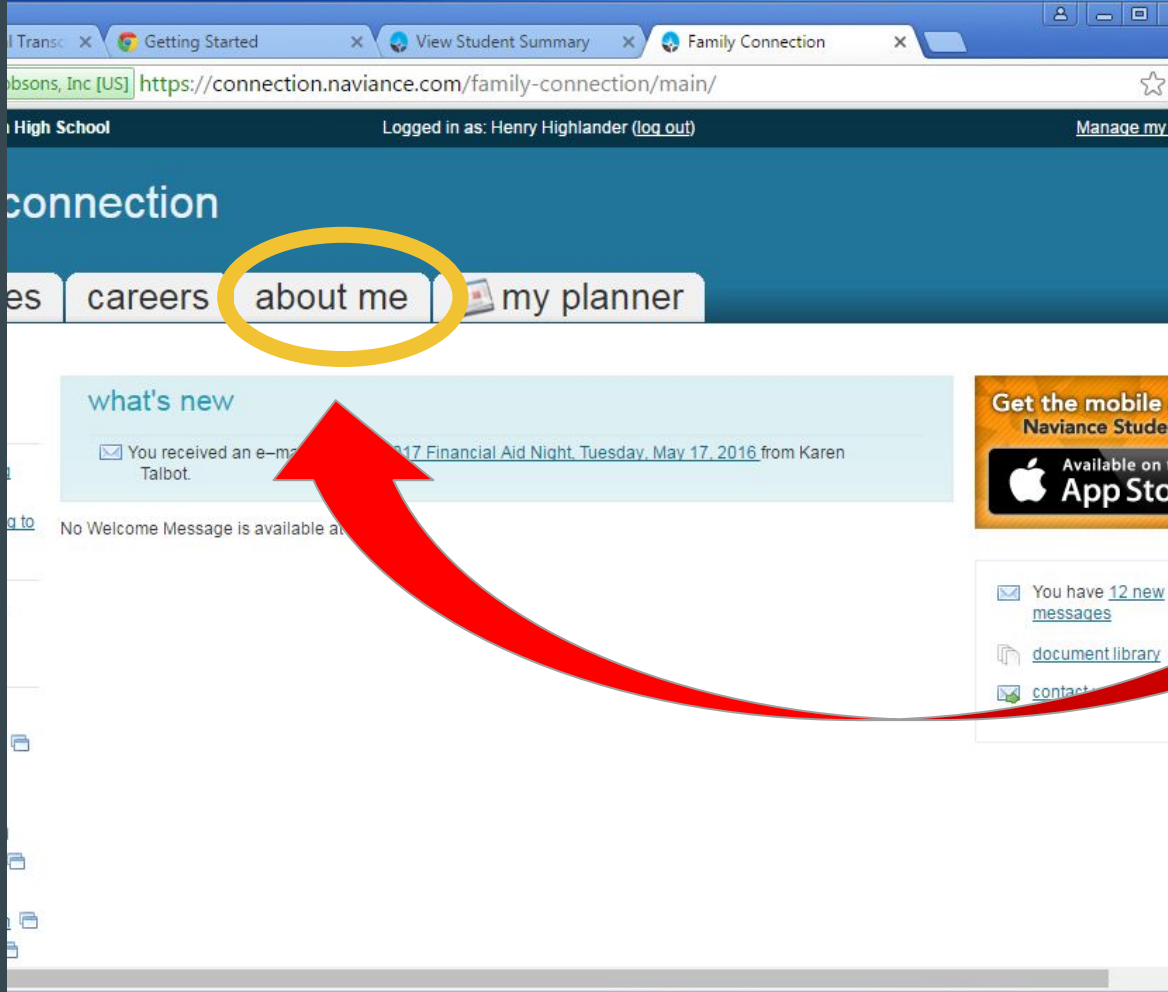

Now Click the about me tab